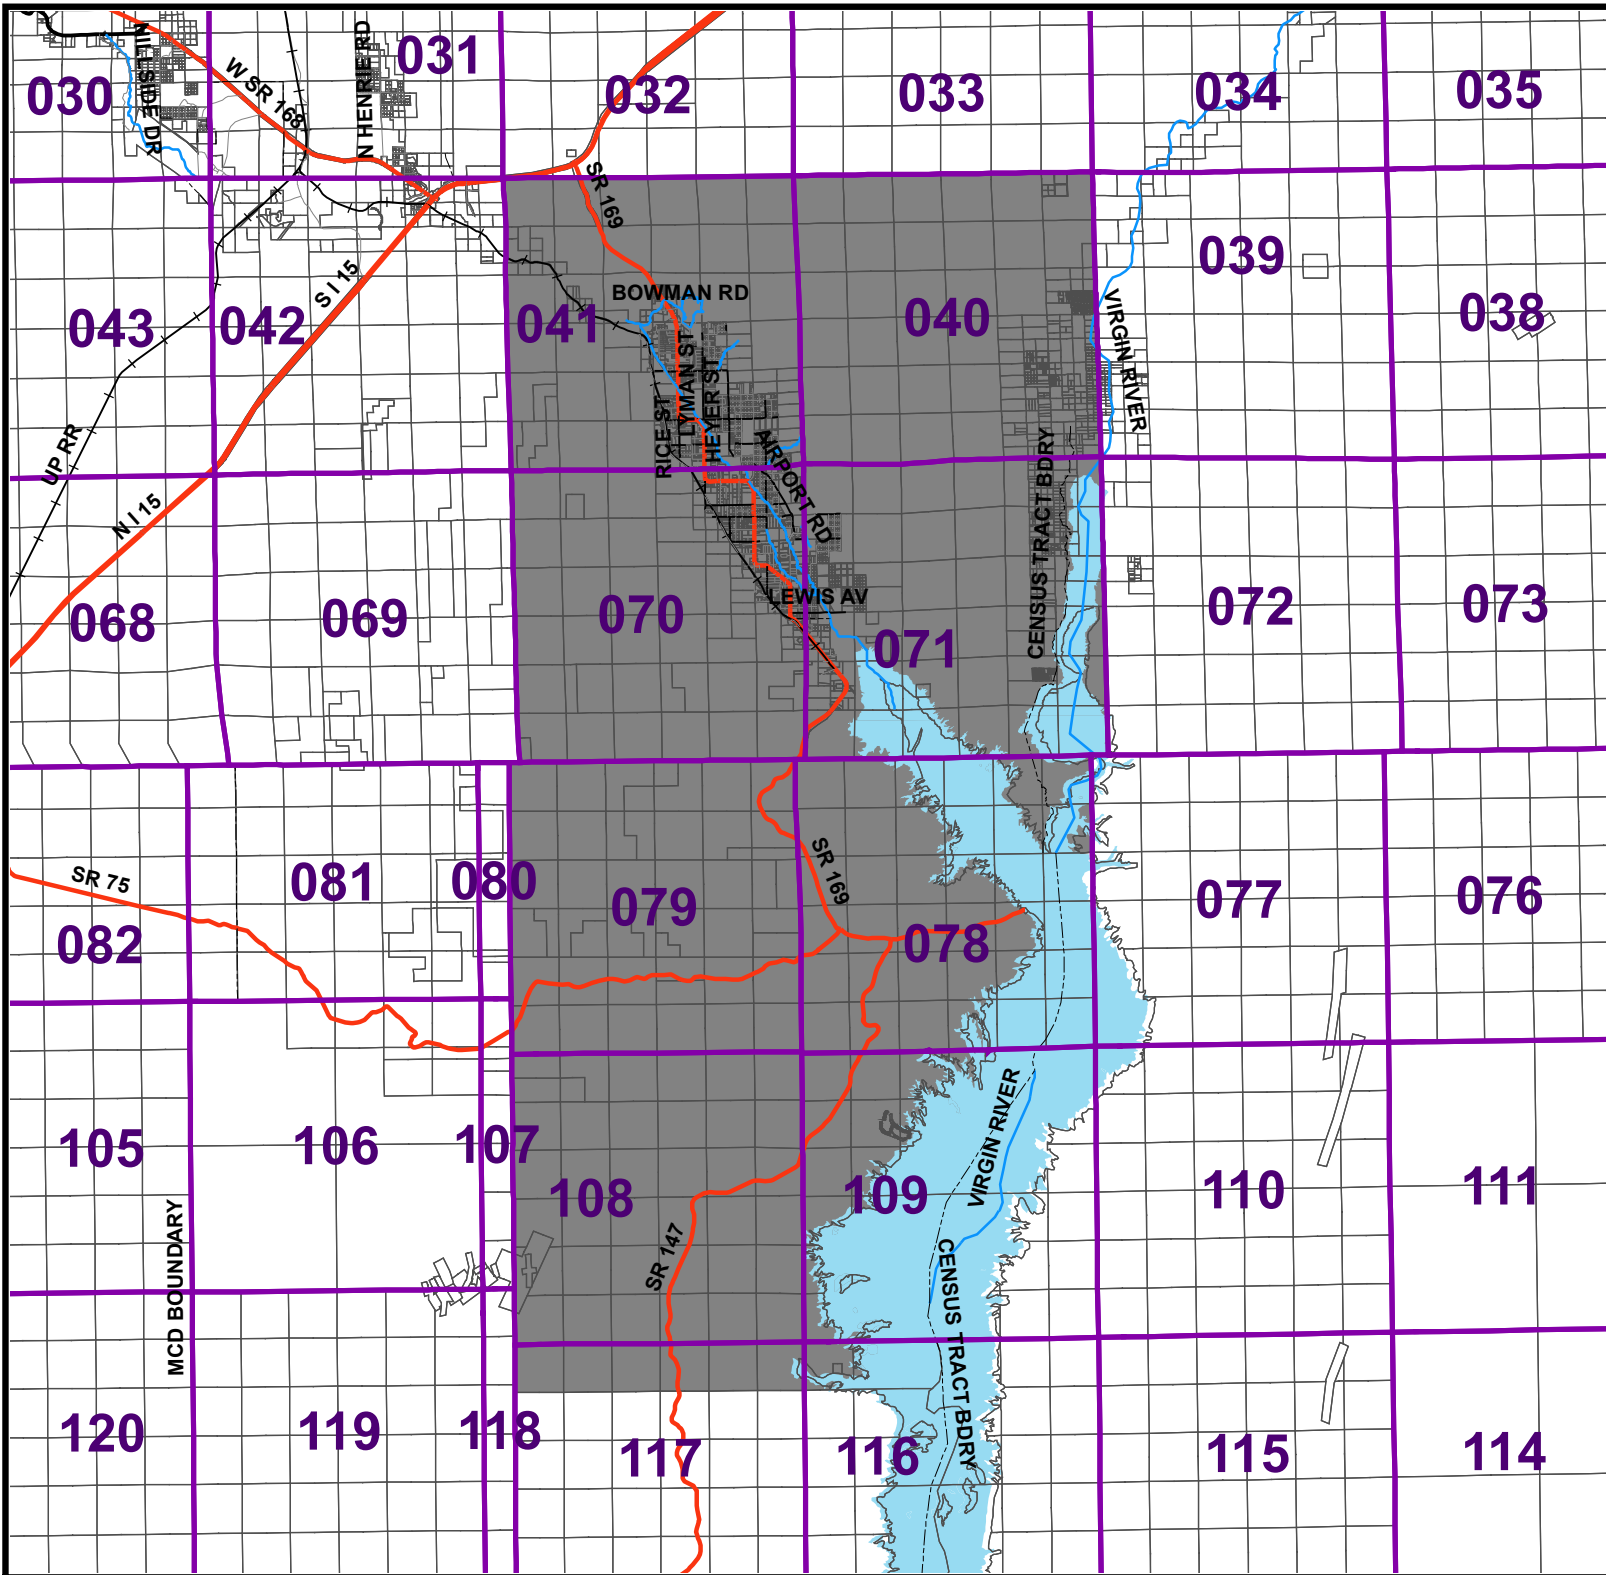

Comprehensive Planning

Clark County

Moapa Valley
Overlay District

Appendix G, Map 17

Adopted May 16, 2007
Effective June 4, 2007

(Ord. 3521 § 5, 6/2007)

This information is for display purposes only. No liability is assumed as to the accuracy of the data delineated hereon.

March 7, 2007

\\cogis1\gisdata\prds\zn\projects\zn0707\moapag92_11x85.mxd